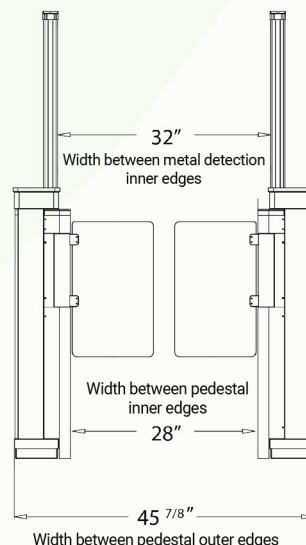

SPECIFICATIONS

Input Voltage	110V to 240V, 50/60 Hz
Metal Detection	15 overlapping zones
Sensitivity	250+ adjustable settings
Motor	Brushless DC Motor
Movement	Swing
Infrared Sensors	Turnstile Gate has 7 pairs Walk-Through Metal Detector has 2 pairs
Gross Weight	743 lbs (337kg)
MCBF	10 million
Working Frequency	5.7 kHz to 9.6 kHz
Working Environment	Indoor only
Working Temperature	32°F to 113°F (0°C to 45°C)
Working Humidity	<93% (non-condensing)
External Dimensions(LxWxH)	67 x 45^{7/8} x 71^{1/2} in. (1703 x 1164 x 1816 mm.)
Lane Dimensions (LxWxH)	67 x 28 x 71^{1/2} in. (1703 x 711 x 1816 mm.)

DIMENSIONS (in.)

1600 Union Hill Road Alpharetta, GA 30005
Phone: (862) 505-2101 | Fax: (862) 204-5906 | info@zktecousa.com | www.zktecousa.com