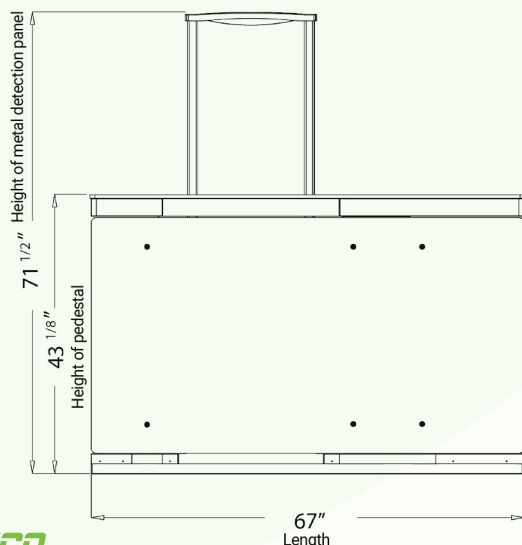

SPECIFICATIONS

Input Voltage	110V to 240V, 50/60 Hz
Metal Detection	15 overlapping zones
Sensitivity	250+ adjustable settings
Motor	Brushless DC Motor
Movement	Swing
Infrared Sensors	Turnstile Gate has 7 pairs Walk-Through Metal Detector has 2 pairs
Gross Weight	743 lbs (337kg)
MCBF	10 million
Working Frequency	5.7 kHz to 9.6 kHz
Working Environment	Indoor only
Working Temperature	32°F to 113°F (0°C to 45°C)
Working Humidity	<93% (non-condensing)
External Dimensions(LxWxH)	67 x 45^{7/8} x 71^{1/2} in. (1703 x 1164 x 1816 mm.)
Lane Dimensions (LxWxH)	67 x 28 x 71^{1/2} in. (1703 x 711 x 1816 mm.)

DIMENSIONS (in.)

1600 Union Hill Road Alpharetta, GA 30005
Phone: (862) 505-2101 | Fax: (862) 204-5906 | info@zktecousa.com | www.zktecousa.com